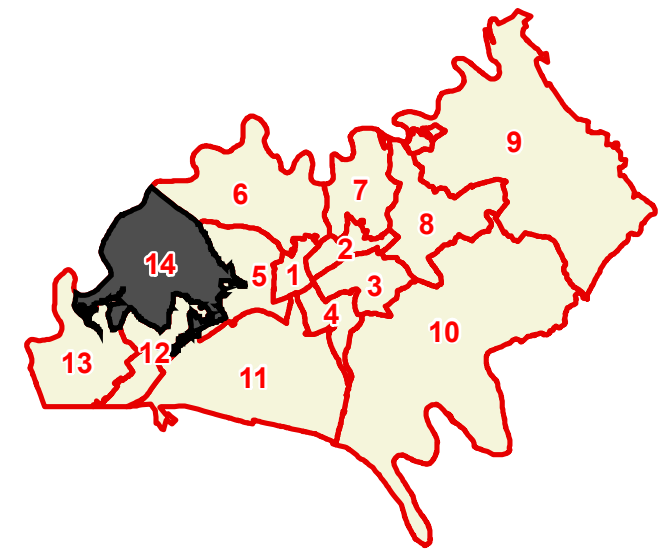

Hamblen County

County Commission District 14

# OF COMMISSIONERS	1
TOTAL POPULATION	4,723
DEVIATION	116
% DEVIATION	2.5%
WHITE POPULATION	4,124
% WHITE	87.3%
BLACK POPULATION	107
% BLACK	2.3%
OTHER POPULATION	492
% OTHER	10.4%
HISPANIC POPULATION	236
% HISPANIC	5%

-  County Commission District
-  Interstates
-  U.S. Highway
-  State Highway
-  Local Roads
-  Railroads
-  Powerline (Incomplete)
-  Stream
-  Lakes / Rivers
-  City, Town

Created On: 12/21/2021