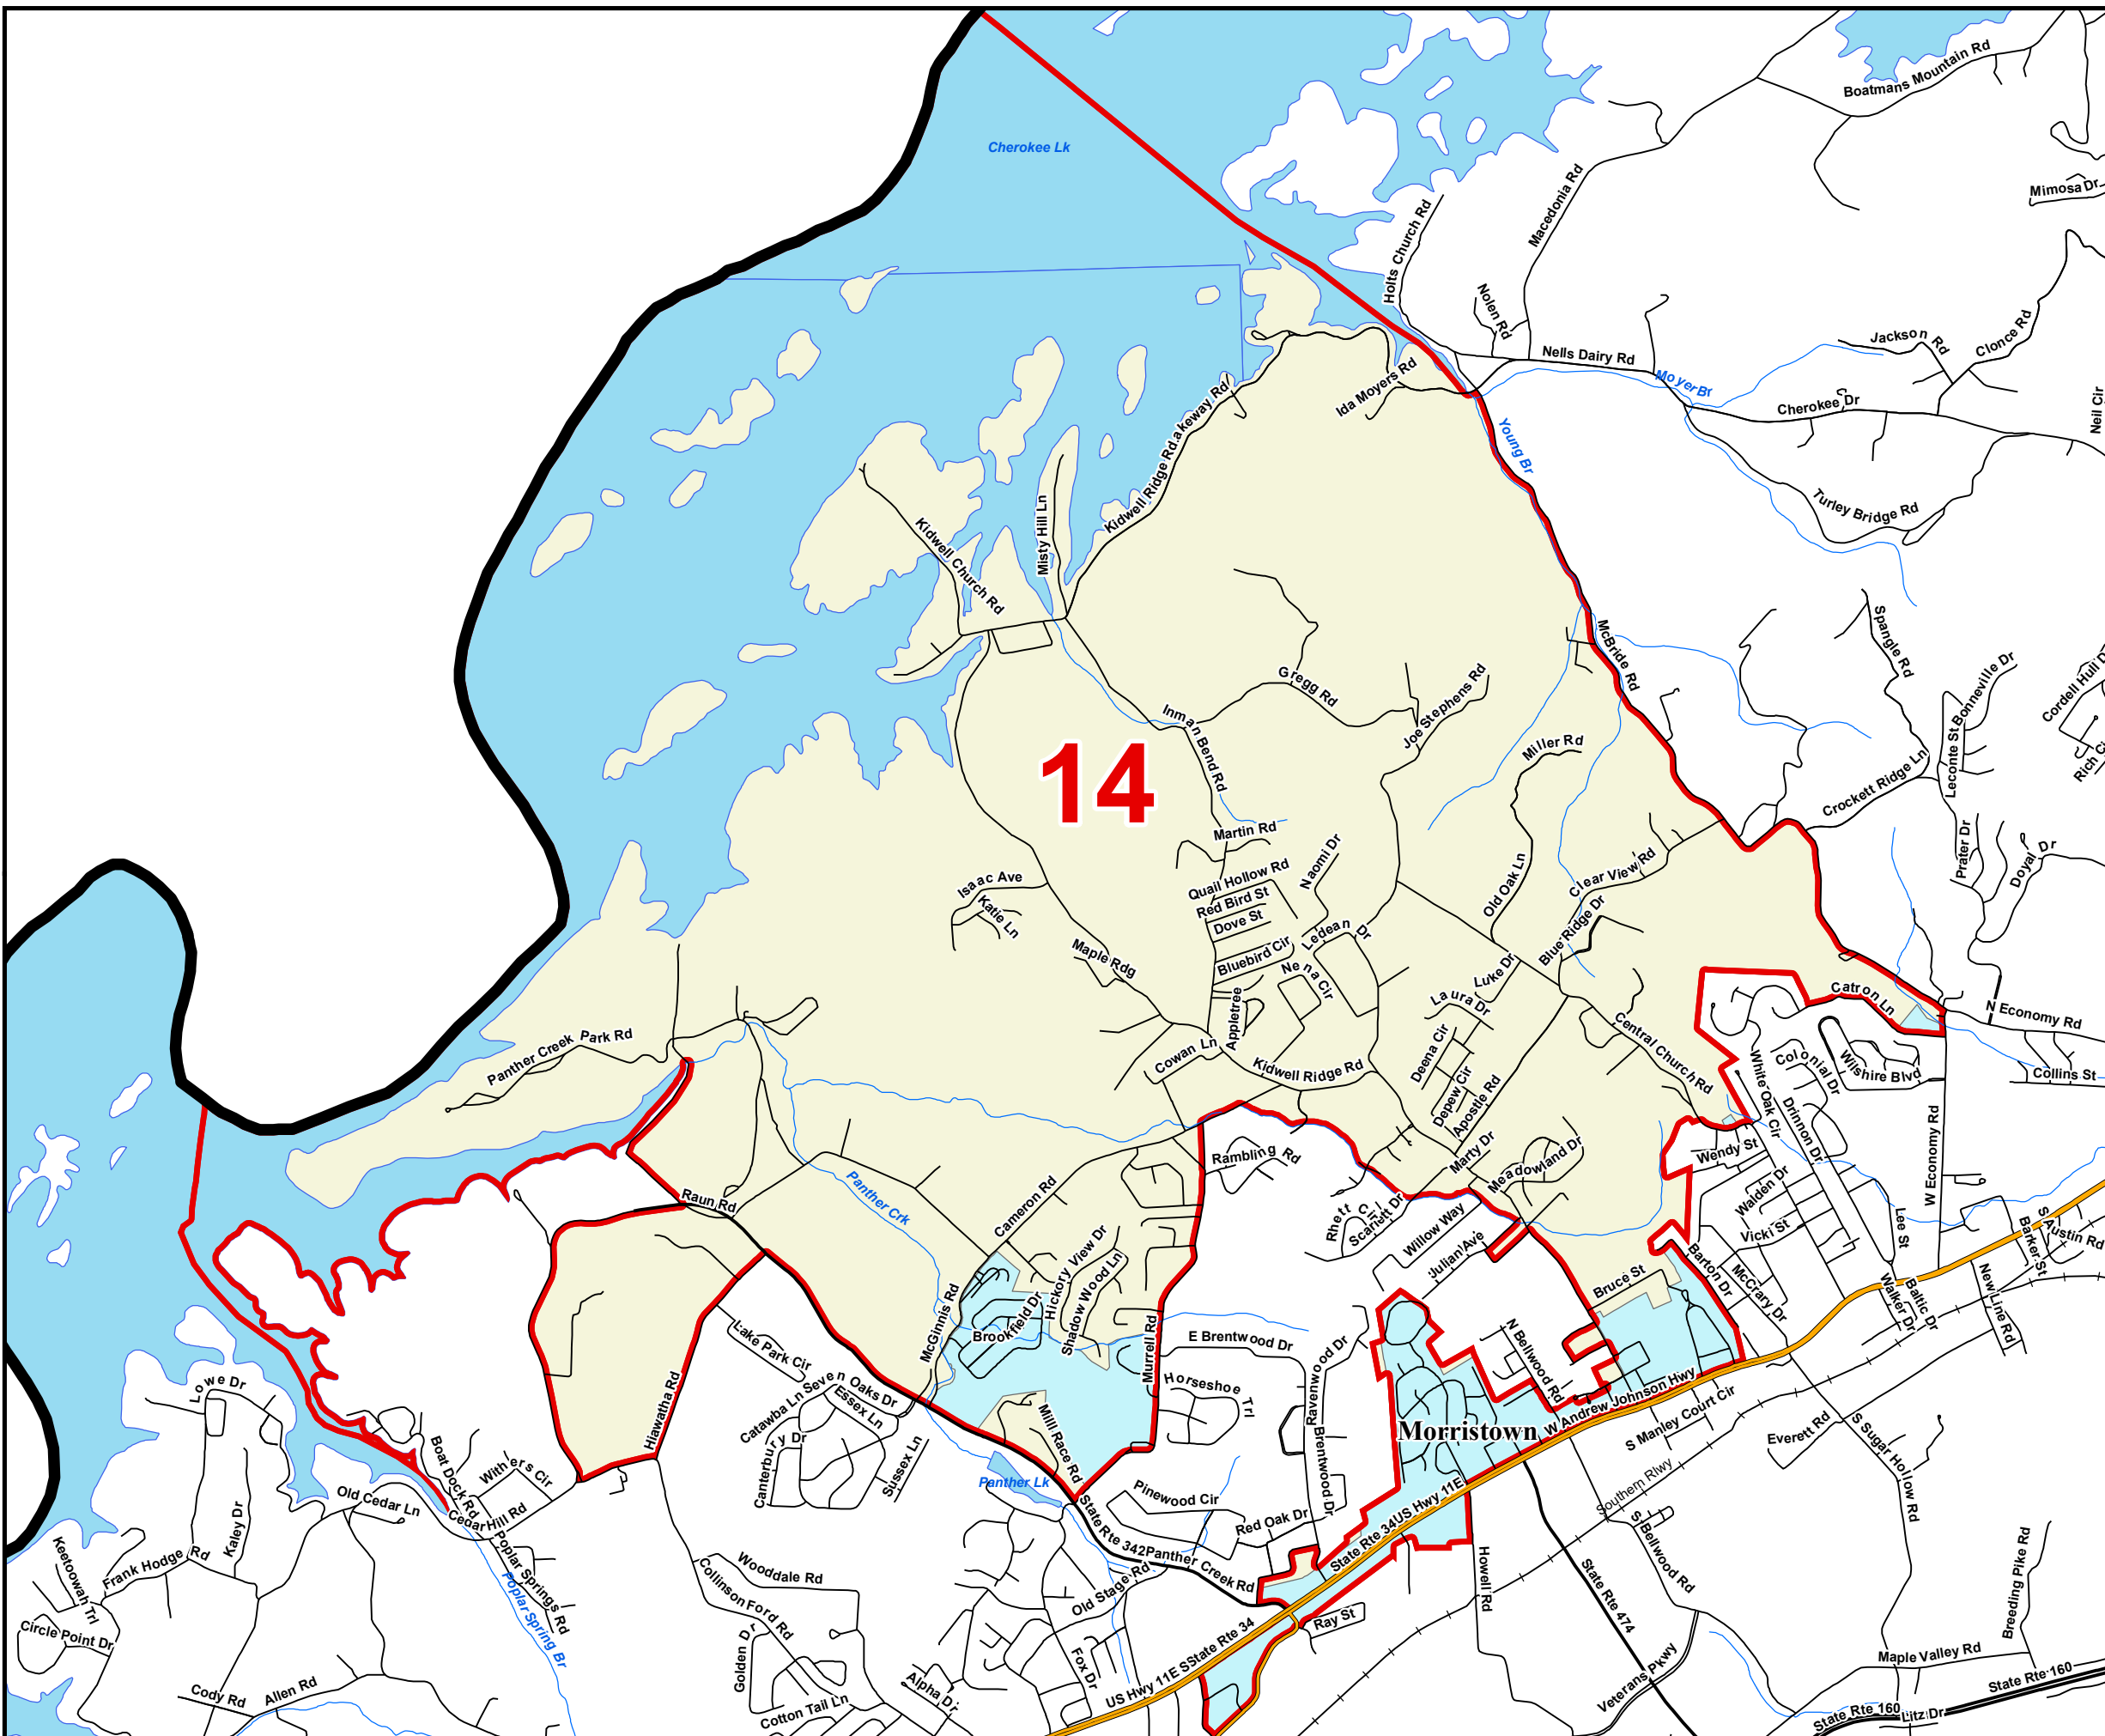

Hamblen County

County Commission District 14

# OF COMMISSIONERS	1
TOTAL POPULATION	4,723
DEVIATION	116
% DEVIATION	2.5%
WHITE POPULATION	4,124
% WHITE	87.3%
BLACK POPULATION	107
% BLACK	2.3%
OTHER POPULATION	492
% OTHER	10.4%
HISPANIC POPULATION	236
% HISPANIC	5%

-  County Commission District
-  Interstates
-  U.S. Highway
-  State Highway
-  Local Roads
-  Railroads
-  Powerline (Incomplete)
-  Stream
-  Lakes / Rivers
-  City, Town

Created On: 12/21/2021