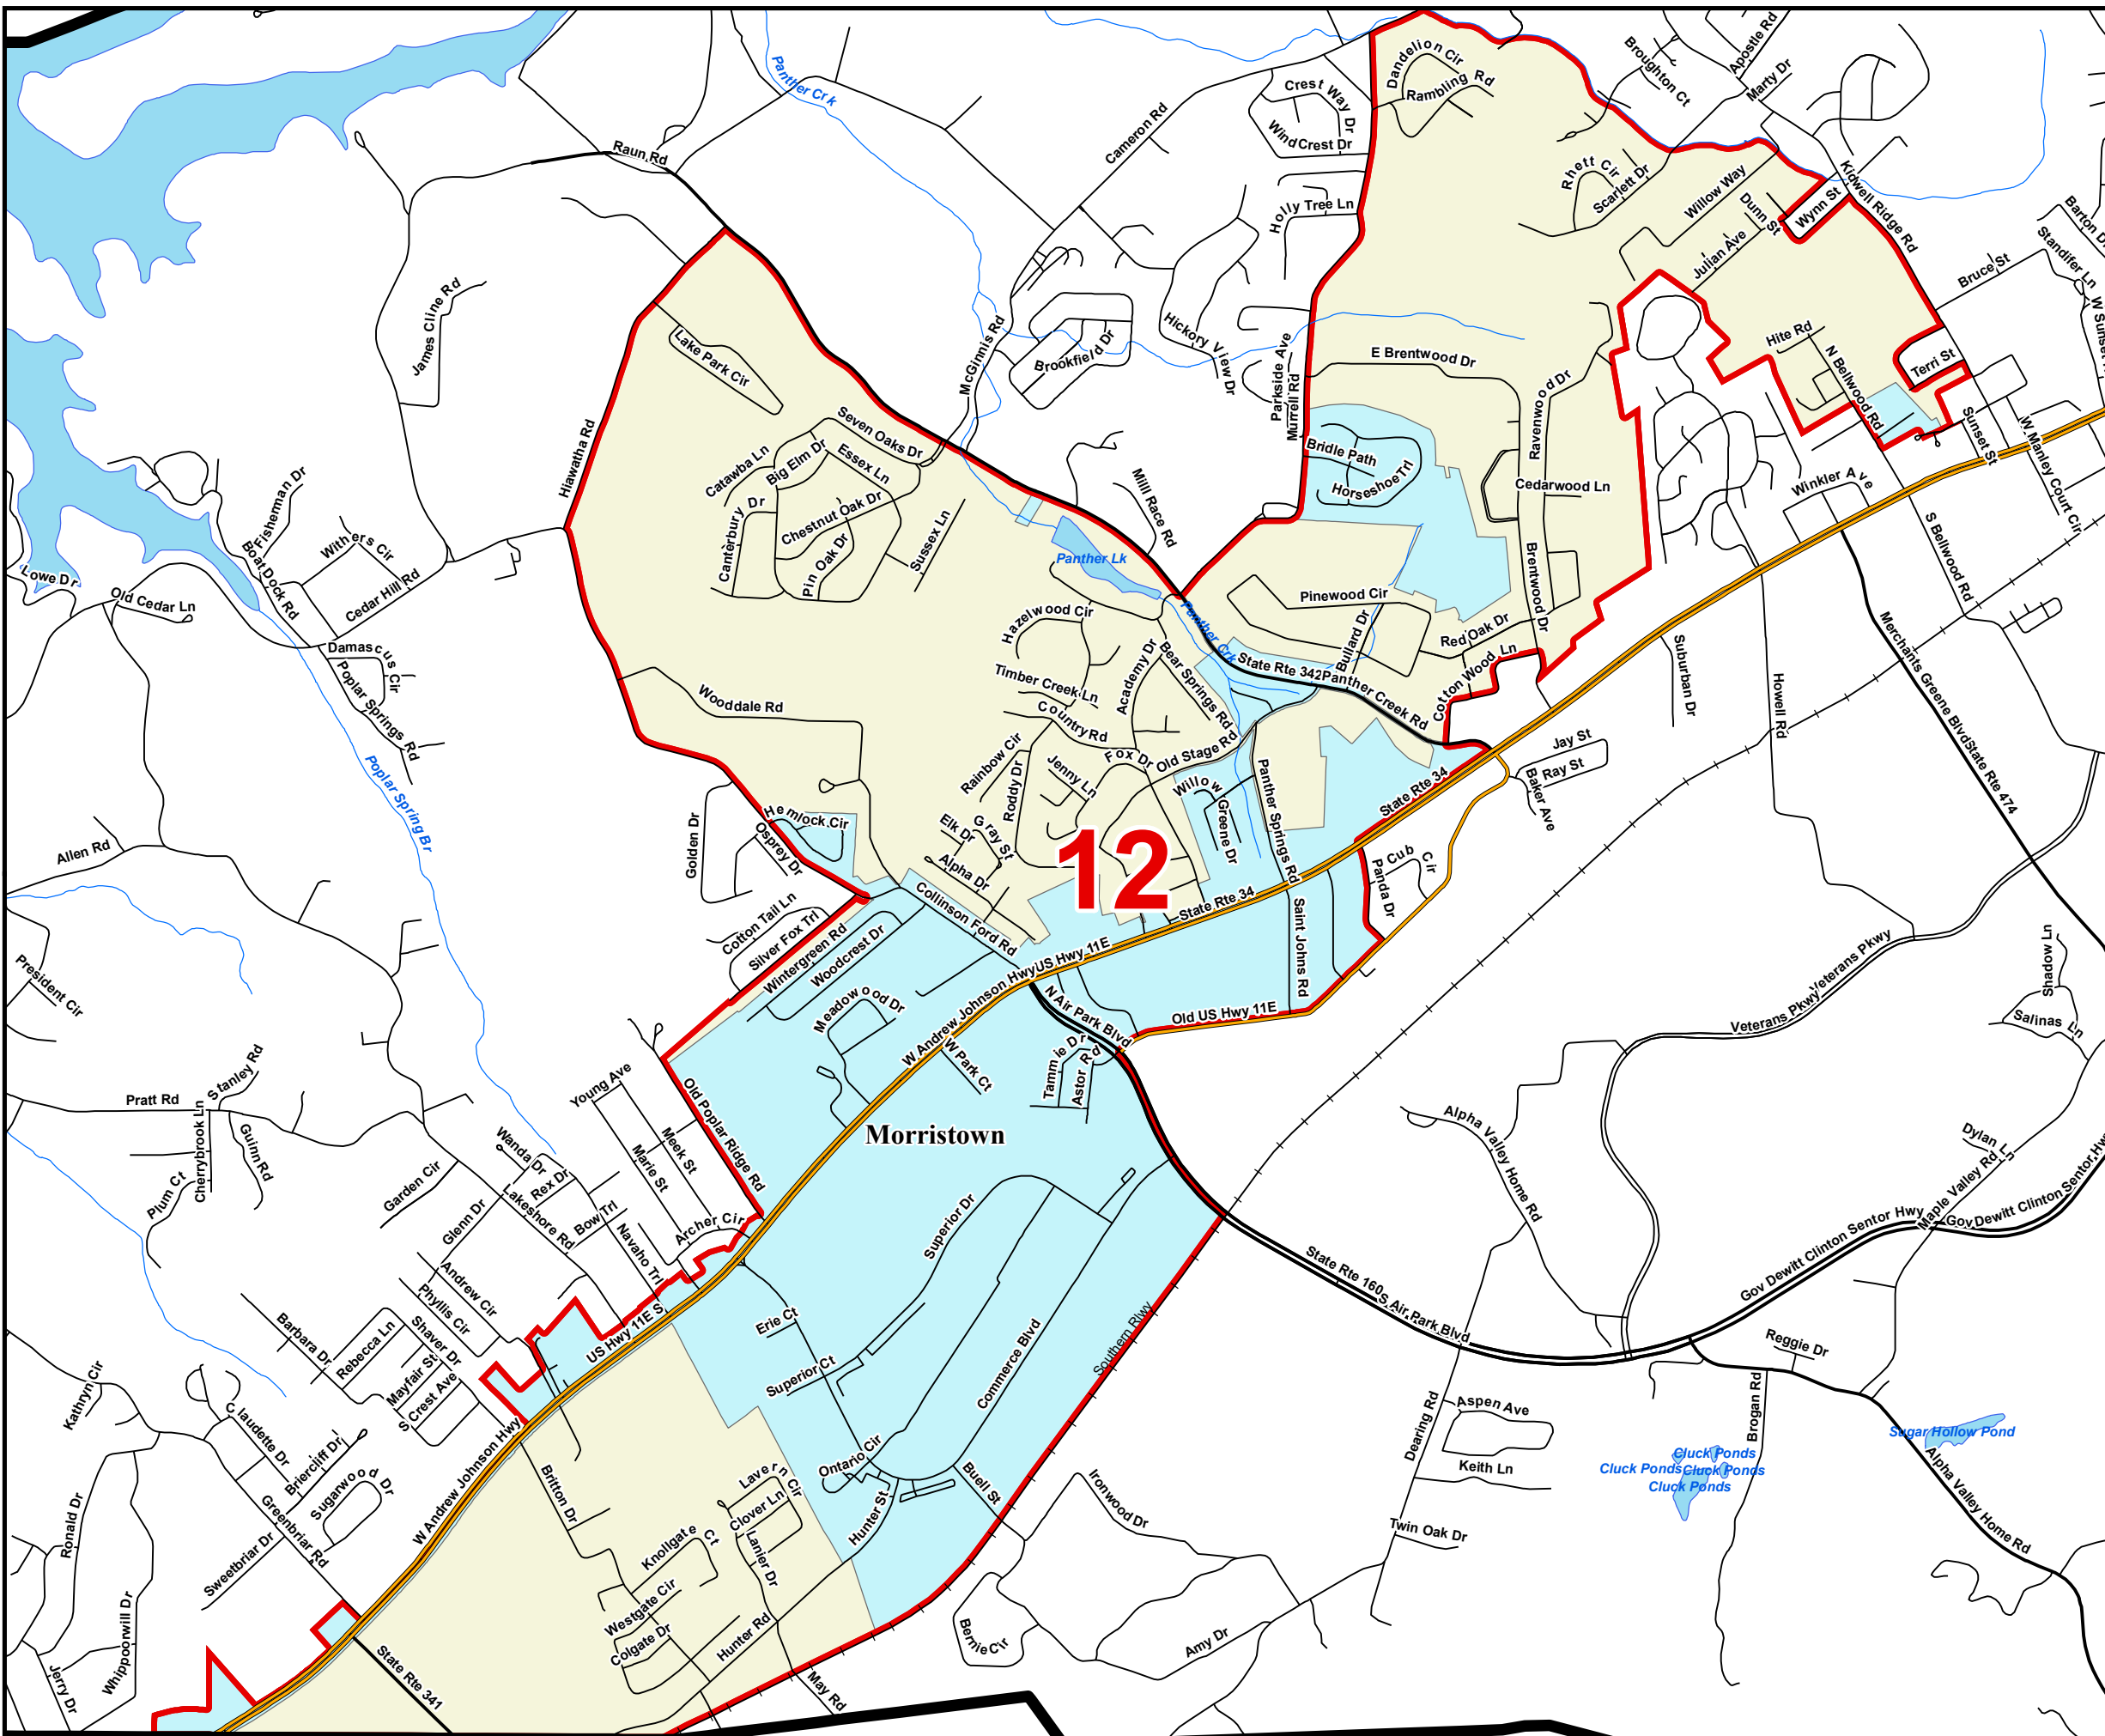

Hamblen County

County Commission District 12

# OF COMMISSIONERS	1
TOTAL POPULATION	4,831
DEVIATION	224
% DEVIATION	4.9%
WHITE POPULATION	4,124
% WHITE	85.4%
BLACK POPULATION	77
% BLACK	1.6%
OTHER POPULATION	630
% OTHER	13%
HISPANIC POPULATION	309
% HISPANIC	6.4%

-  County Commission District
-  Interstates
-  U.S. Highway
-  State Highway
-  Local Roads
-  Railroads
-  Powerline (Incomplete)
-  Stream
-  Lakes / Rivers
-  City, Town

Created On: 12/21/2021