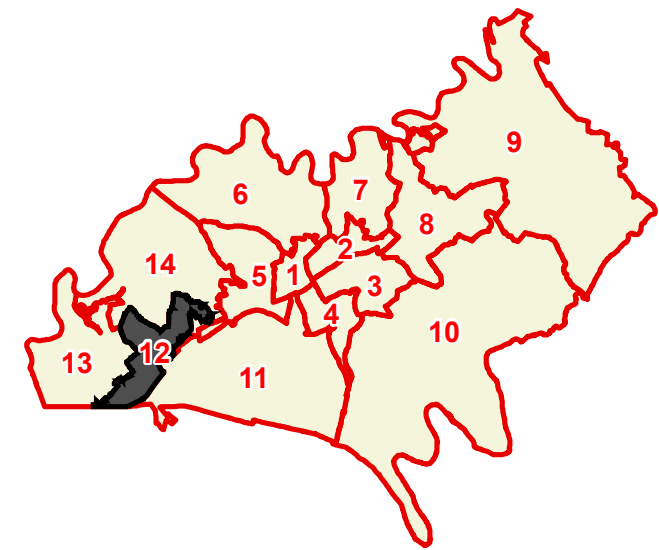

Hamblen County

County Commission District 12

# OF COMMISSIONERS	1
TOTAL POPULATION	4,831
DEVIATION	224
% DEVIATION	4.9%
WHITE POPULATION	4,124
% WHITE	85.4%
BLACK POPULATION	77
% BLACK	1.6%
OTHER POPULATION	630
% OTHER	13%
HISPANIC POPULATION	309
% HISPANIC	6.4%

-  County Commission District
-  Interstates
-  U.S. Highway
-  State Highway
-  Local Roads
-  Railroads
-  Powerline (Incomplete)
-  Stream
-  Lakes / Rivers
-  City, Town

Created On: 12/21/2021